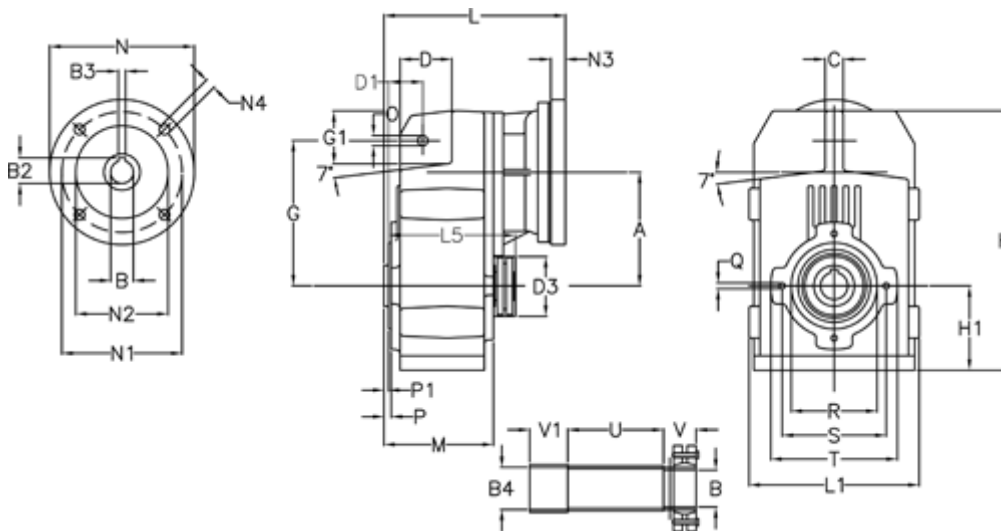

Article number: 29560501405235  
 Description: Shaft mounted gear  
 A512S-14-P90B5

## Measures

A = 211.30	D1 = 65.0	I5 = 222.0	P1 = 4.5	V1 = 50
B = 52	d3 = 120	M = 163.0	Q = M12x19	
B1 = 24	G = 278	N = 200	R = 180	
B2 = 27.3	G1 = 105.5	N1 = 165	S = 215	
B3 = 8	H = 479.0	N2 = 130	T = 250	
B4 = 54	H1 = 144.0	N4 = M10x20	Tightening torque N m = 14.5	
C = 20	L = 287.5	O = 22	U = 91.0	
D = 93.5	L1 = 273	P = 8.5	V = 62	